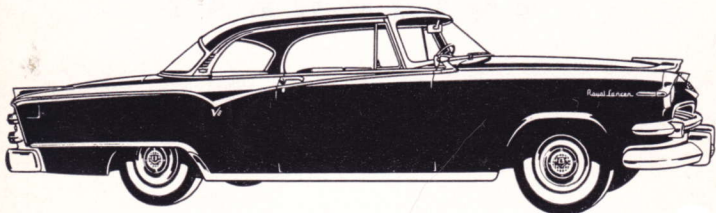

SECTION

G

**MODELS and
EQUIPMENT**

STANDARD AND EXTRA- COST EQUIPMENT

•

COLORS, UPHOLSTERY AND TRIM

Model for model, you'll find listed here the standard and extra-cost equipment for every 1955 Dodge. Also, you will find detailed information on exterior and interior color, upholstery and trim for the complete Dodge line.

BODY MODELS AND EQUIPMENT

CUSTOM ROYAL V-8

4-Door Sedan

Lancer Hard-Top

Lancer Convertible

ROYAL V-8

4-Door Sedan

Lancer Hard-Top